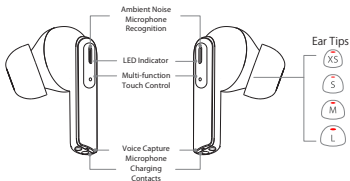

Turn On / Off & Charge