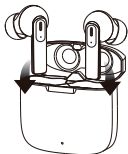

## Turn On / Off & Charge

Remove the earbuds from the charging case to power them on.

Place them in the charging case to power them off.

Place the earbuds in the charging case, the earbuds will light up red to indicate the battery is being charged.