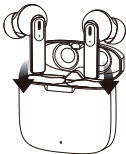

## Turn On / Off & Charge

Remove the earbuds from the charging case to power them on.

Place them in the charging case to power them off.

Place the earbuds in the charging case, the earbuds will light up red to indicate the battery is being charged.

The lights turn off when the earbuds are fully charged.

When placing the earbuds in the charging case, the LEDs on the front of the charging case will light up red, yellow or green to indicate the battery status of the charging case.