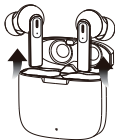

Pair

1. 1 Remove the earbuds from the charging case to power them on.