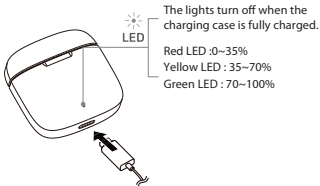

## Turn On / Off & Charge

Remove the earbuds from the charging case to power them on.

Place them in the charging case to power them off.

Place the earbuds in the charging case, the earbuds will light up red to indicate the battery is being charged.

The lights turn off when the earbuds are fully charged.

When placing the earbuds in the charging case, the LEDs on the front of the charging case will light up red, yellow or green to indicate the battery status of the charging case.