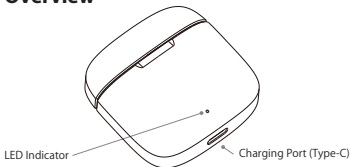

Features

1. Classic design of high-end metal earbuds, luxurious texture experience.
2. The stable and smooth, high-definition sound quality from WQ7033M chipset.
3. Up to 8 h + 32h battery life with charging case.
4. Comfortable to wear, in-ear design, ultra-light and no burden.
5. High-definition sound quality, HIF15 DSP.
6. IPX4 water- and sweat resistance.
7. Powerful 10mm drivers with top quality sound.
8. Efficient and reliable Bluetooth 5.2 transmission.
9. Exceptional phone call capabilities - 4 mics with ENC (Environmental Noise Cancellation).
10. High quality and stylish metal case that fits in your pocket.
11. Fast charging via universal USB-C cable.

Overview