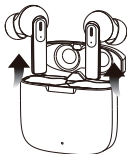

Remove the earbuds from the charging case to power them on.