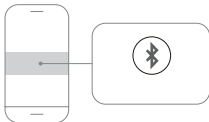

1. 2 Turn on Bluetooth in your phone and select "Link-SE20" to complete the connection.

Reset

1. 1 Power on and confirm it's disconnected with cellphone
2. 2 Continuously tap 5 times on touch cover, you will see the lights on for 1 second. Reset finishing.