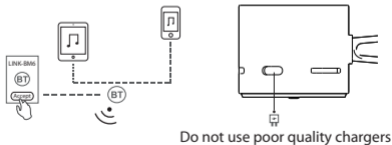

Interface

Quick Start

Indicator Status

	Red Light	Blue Light
Charging	ON	/
Fully Charged	/	/
Standby	/	ON
Playing	/	Blinking Slowly
Pairing	/	Blinking Quickly

Connection

1. Turn on the speaker.
2. Enable the Wireless Connection on your device.
3. Search and find "LINK-BM6".