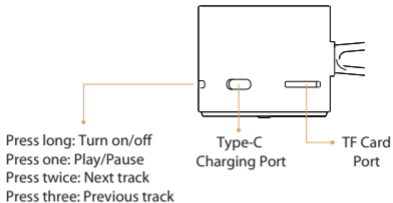

Interface

Quick Start

Indicator Status

	Red Light	Blue Light
Charging	ON	/
Fully Charged	/	/
Standby	/	ON
Playing	/	Blinking Slowly
Pairing	/	Blinking Quickly

Connection

1. Turn on the speaker.
2. Enable the Wireless Connection on your device.
3. Search and find "LINK-BM6".