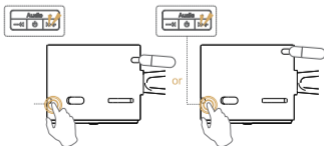

Interface

Quick Start

Indicator Status

	Red Light	Blue Light
Charging	ON	/
Fully Charged	/	/
Standby	/	ON
Playing	/	Blinking Slowly
Pairing	/	Blinking Quickly

Connection

1. Turn on the speaker.
2. Enable the Wireless Connection on your device.
3. Search and find "LINK-BM6".

Warm Reminder

Low battery: The speaker will make a "beep" sound every a few seconds. Please charge it.

TWS

If you have two BM6 wireless speakers, you can pair them for true wireless stereo. Please follow the steps to make it.

Step 1: Please turn on two speakers.

Step 2: Press twice volume + button quickly and continuously (anyone of the two speakers), and two speakers will enter to pair with each other after the first "DUU" sound. You will hear the second "DUU" sound, then you make it.