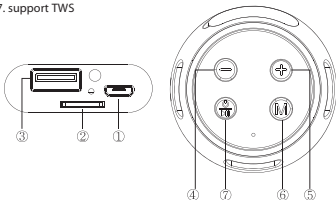

Link Tech Sales Team

PORTABLE WIRELESS SPEAKER

Specifications

Wireless	V4.2
Support	L2CAP/A2DP /AVRCP, can receive AUDIO signal and control the AUDIO device. Support HSP/HFP(Handsfree profile), Built-in Mic for hands-free phone call
Working distance	10M
SNR	≥90db
Battery	3.7V 400mah
Normal volume playing time	1.5-3H
Speaker driver	φ52mm*1
Power	5W *1
Frequency response	120HZ-20KHZ
Unit size	73.4*73.4*102.1MM
Unit weight	271.2g
Charging	5V/500mAh

6. it will close automatically if disconnect Wireless for 30 mins
7. support TWS

Key And Slot Function

1. DC 5V slot: Use the standard Micro USB V8 charging cable for power charging.
2. TF slot: It can decode and play MP3 format audio when put TF card into the slot.
3. USB slot: It can decode and play MP3 format audio when put the USB card into the slot.
4. When play music, press short for last song, long press to turn down the volume.
5. When play music, press short for next song, long press to turn up the volume.